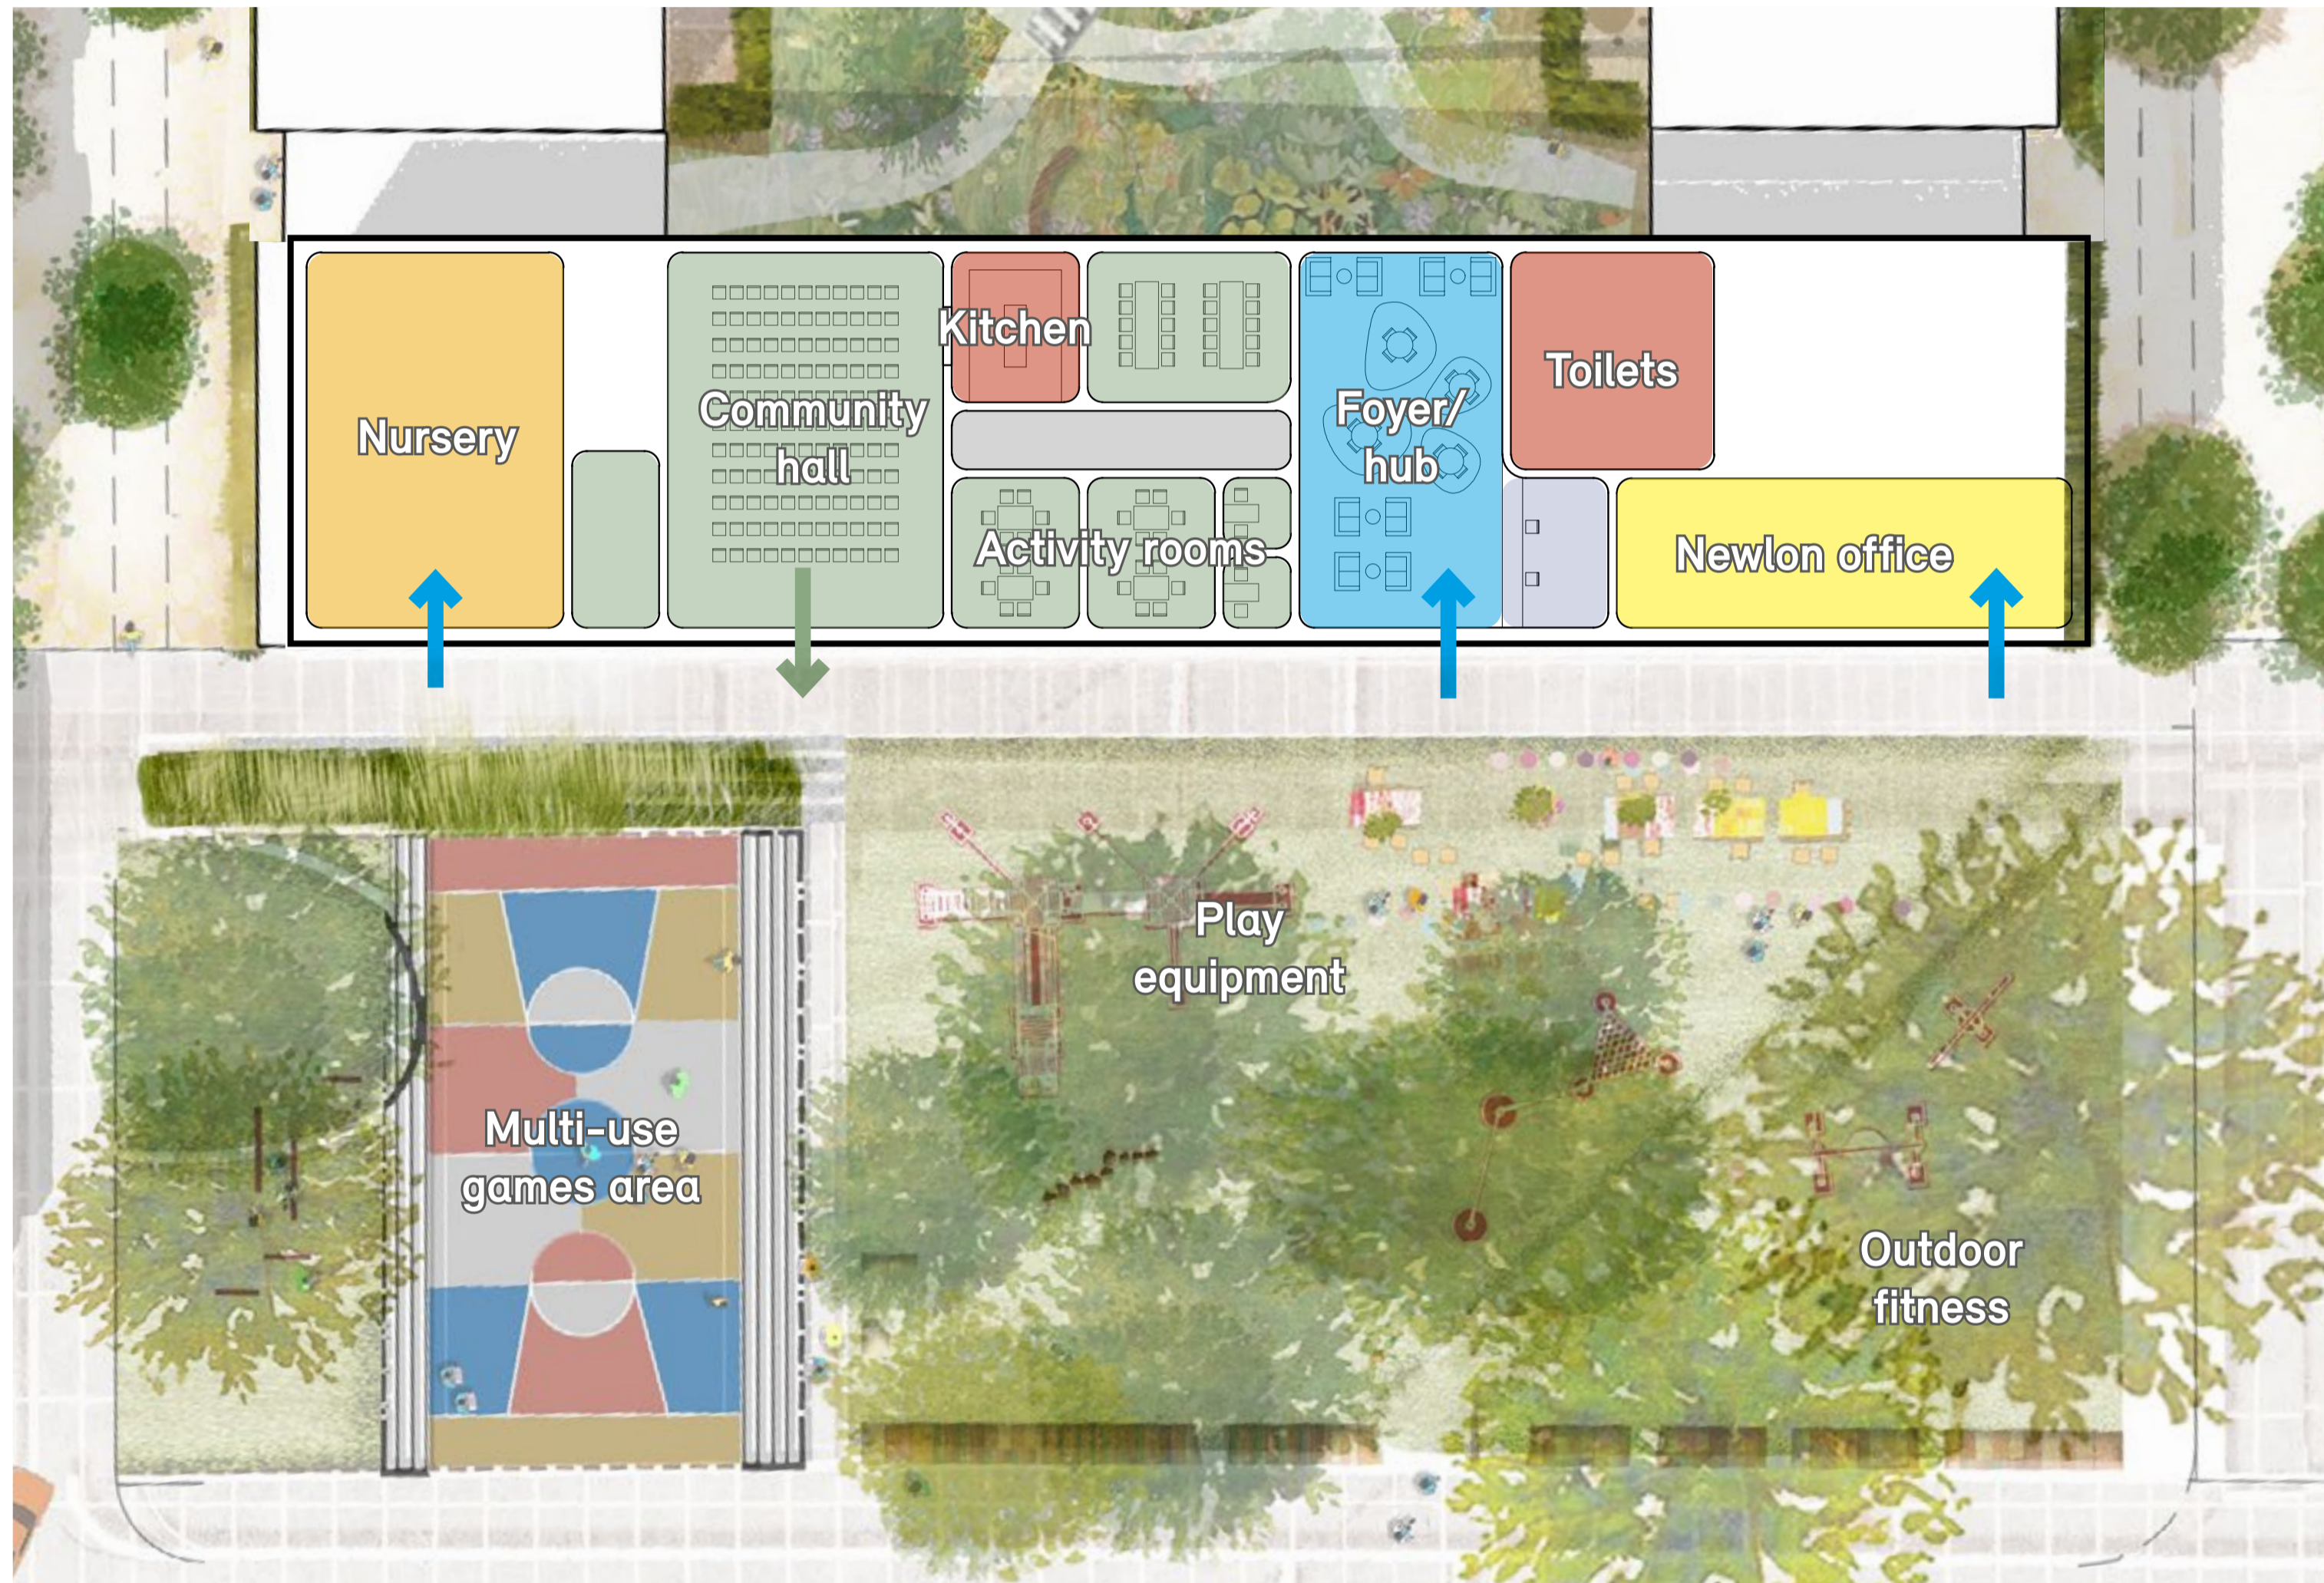

Heart of the community

The new community centre will be located near Carnegie Street, roughly where Adrian House currently sits. It will open directly onto the new community park which will contain seating and play space.

This indicative layout below shows one option to provide a range of flexible rooms.

Proposed view showing the new community centre and surrounding public spaces

Key

- Entrance foyer and hub
- Reception
- Community space
- Toilets
- Nursery
- Newlon office
- ← Entrance
- ← Park connection

What's inside?

Entrance foyer / hub

Flexible activity rooms

Community hall

Nursery

What's outside?

Mult-use games area

Play and fitness equipment

Seating