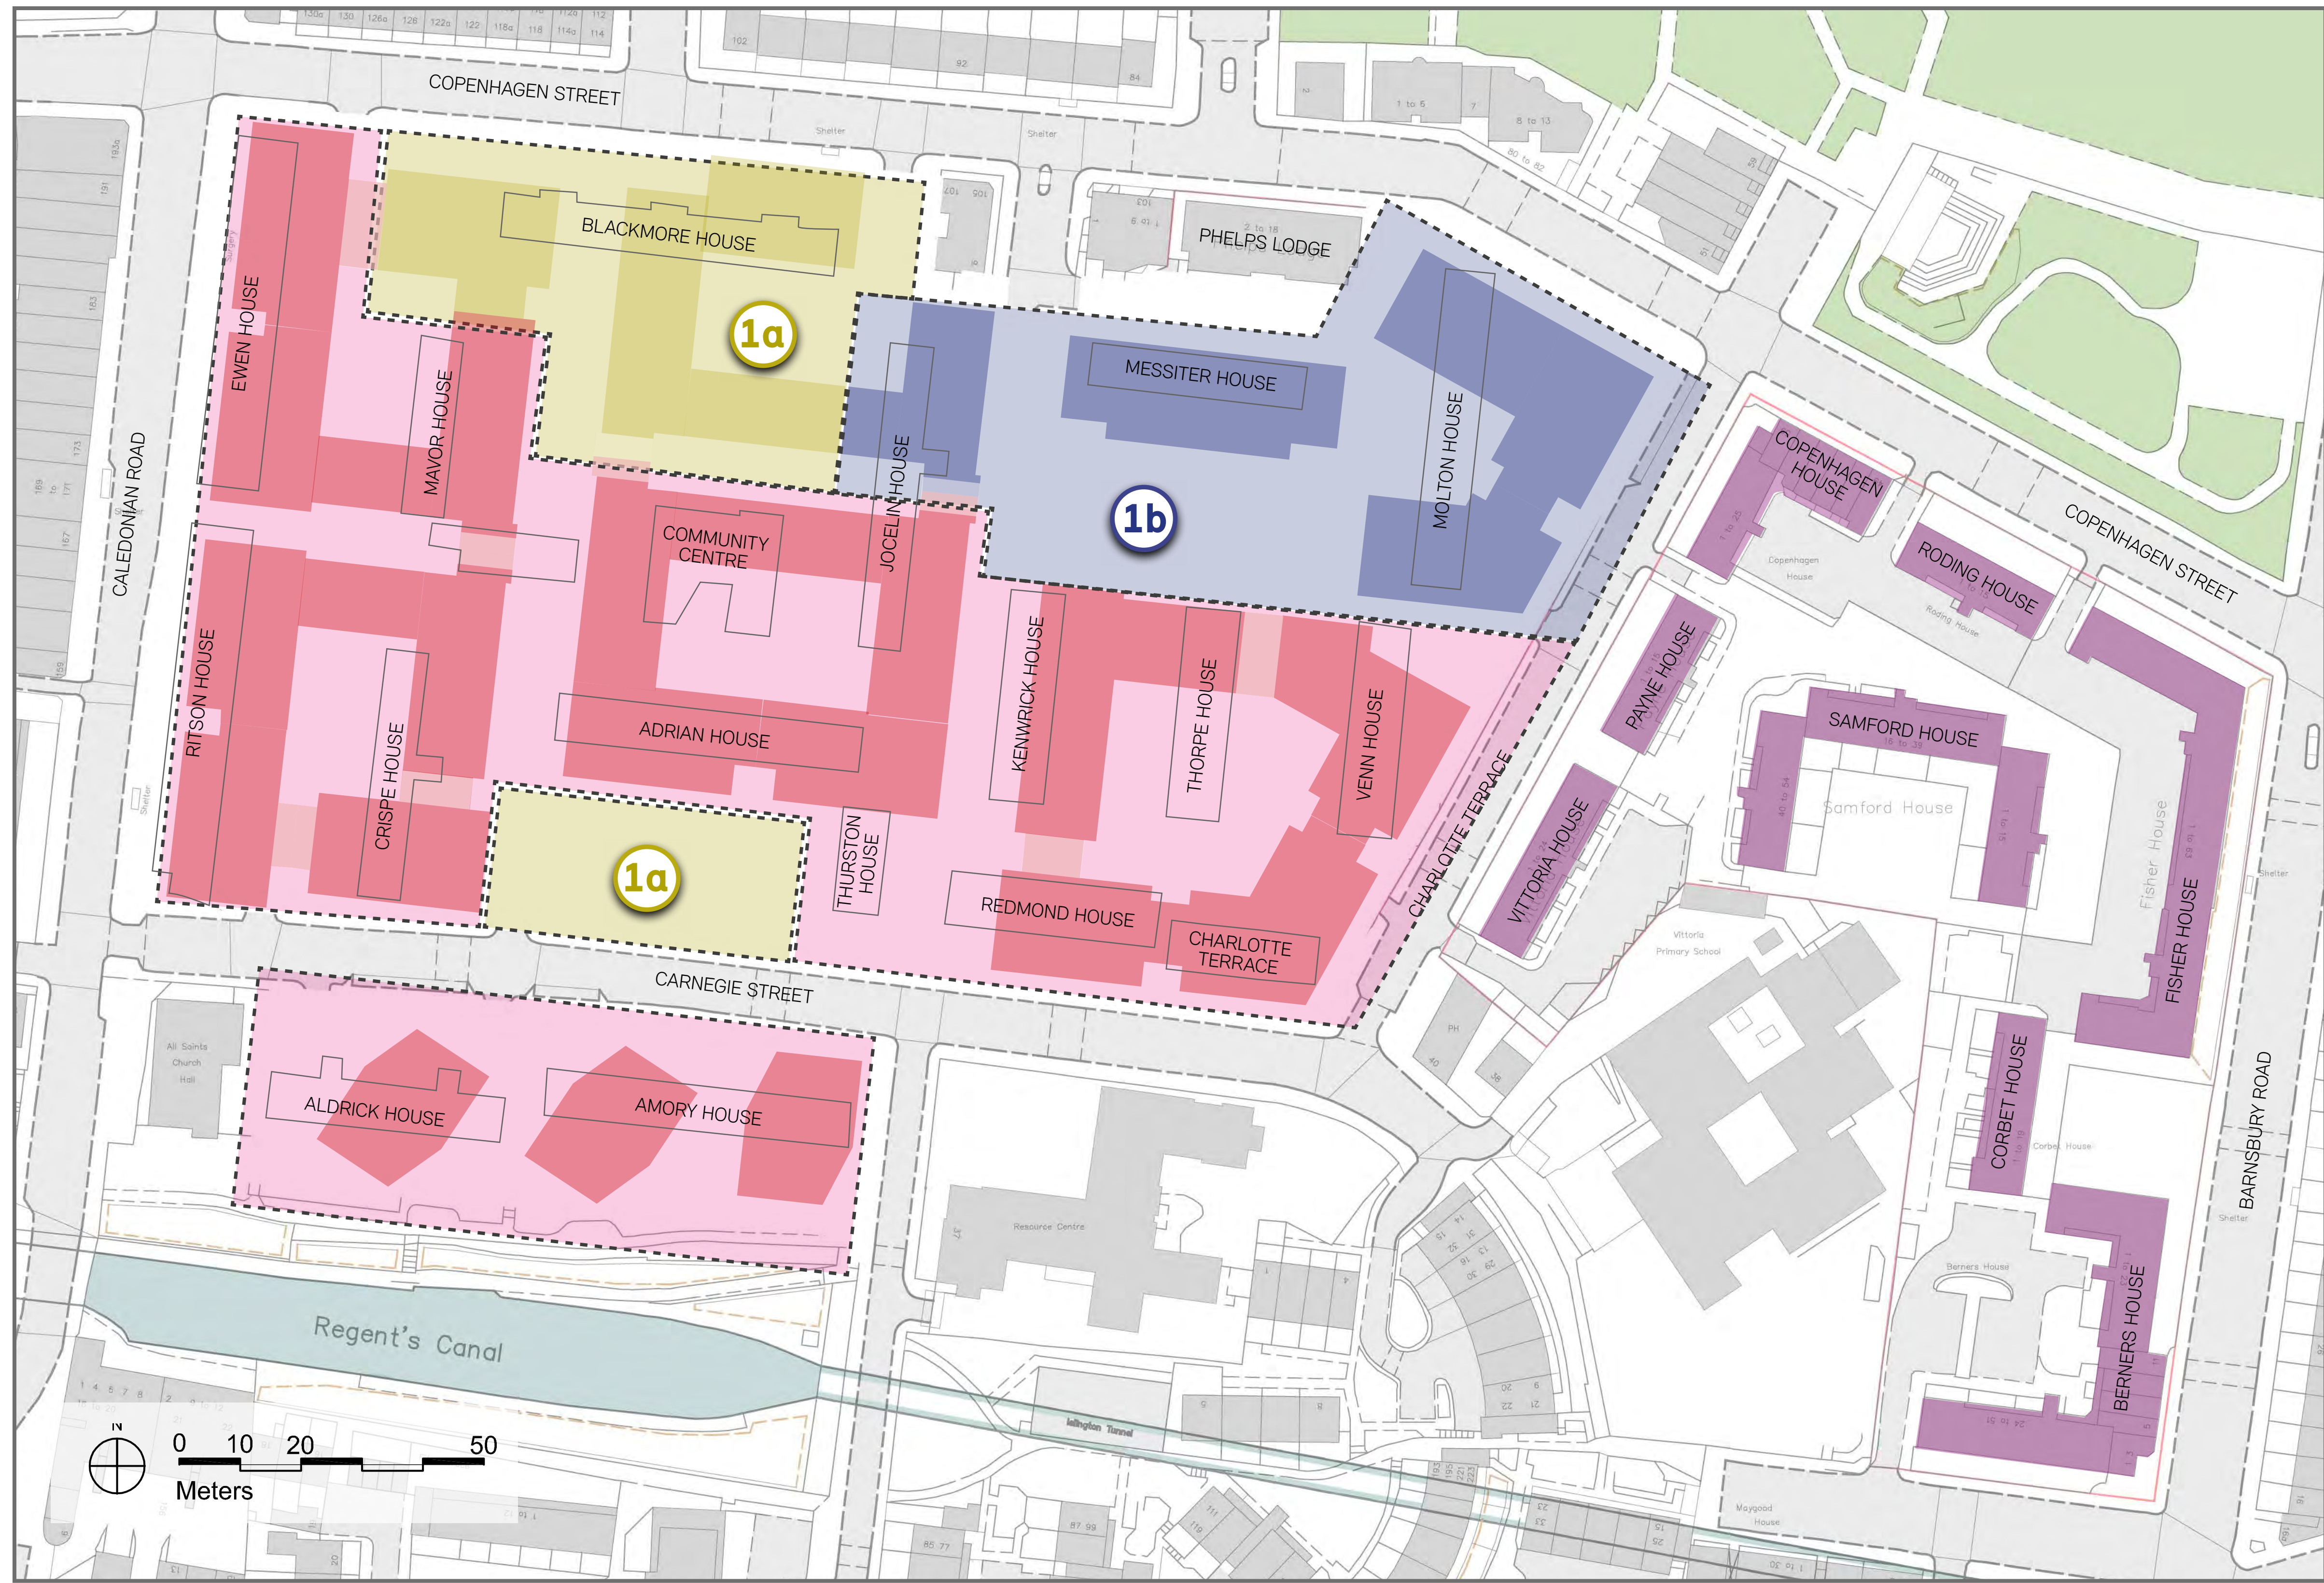

New Barnsbury: Phase 1a

Proposed Timeline: 2023 - 2025

Blackmore House to be temporarily rehoused to allow for new homes to be built. Residents from Blackmore, Jocelin, Messiter and Molton will move in to the new Phase 1a homes during 2025. Improvements to Carnegie Park.

New Barnsbury: Phase 1b

Proposed Timeline: 2024/25 - 2027

Residents from some New Barnsbury blocks can move directly into the new homes built in Phase 1b. We are intending to confirm the blocks that will move into the Phase 1b homes in Spring 2022.

Future Phase (To Be Confirmed)

Proposed Timeline: To Be Confirmed

We will be in touch with residents in the later phases at the appropriate time.

Old Barnsbury blocks